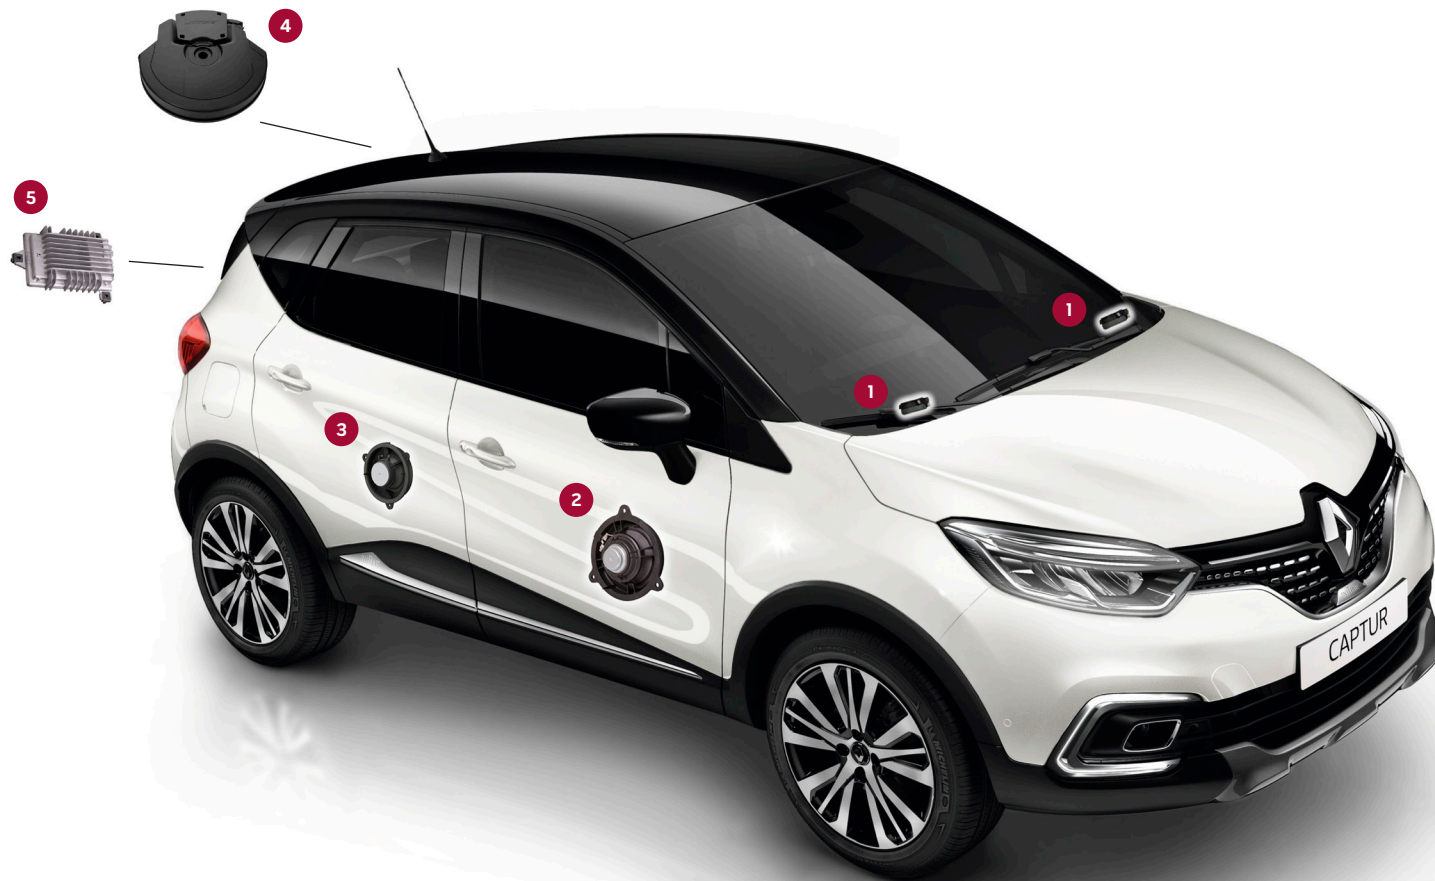

BOSE® SOUND SYSTEM FOR THE RENAULT CAPTUR

7 HIGH-PERFORMANCE SPEAKERS

- 1 Two 2.5-cm neodymium tweeters in the instrument panel.
- 2 Two 16.5-cm woofers in the front doors.
- 3 Two 13-cm wide-range speakers in the rear doors.
- 4 One 11.5-cm Nd⁺ Richbass[®] woofers in a 8.9-litre custom-engineered bass enclosure, mounted in the spare tire wheel well.

SYSTEM ELECTRONICS

- 5 Digital amplifier mounted in the right side panel with Bose Digital Signal Processing:
 - 6 channels of customised equalisation

Each part of the Bose sound system and the infotainment system has been carefully engineered to provide an ideal listening experience. Any technical intervention, such as the use of retrofitted components, can have a substantial negative impact on the sound quality.